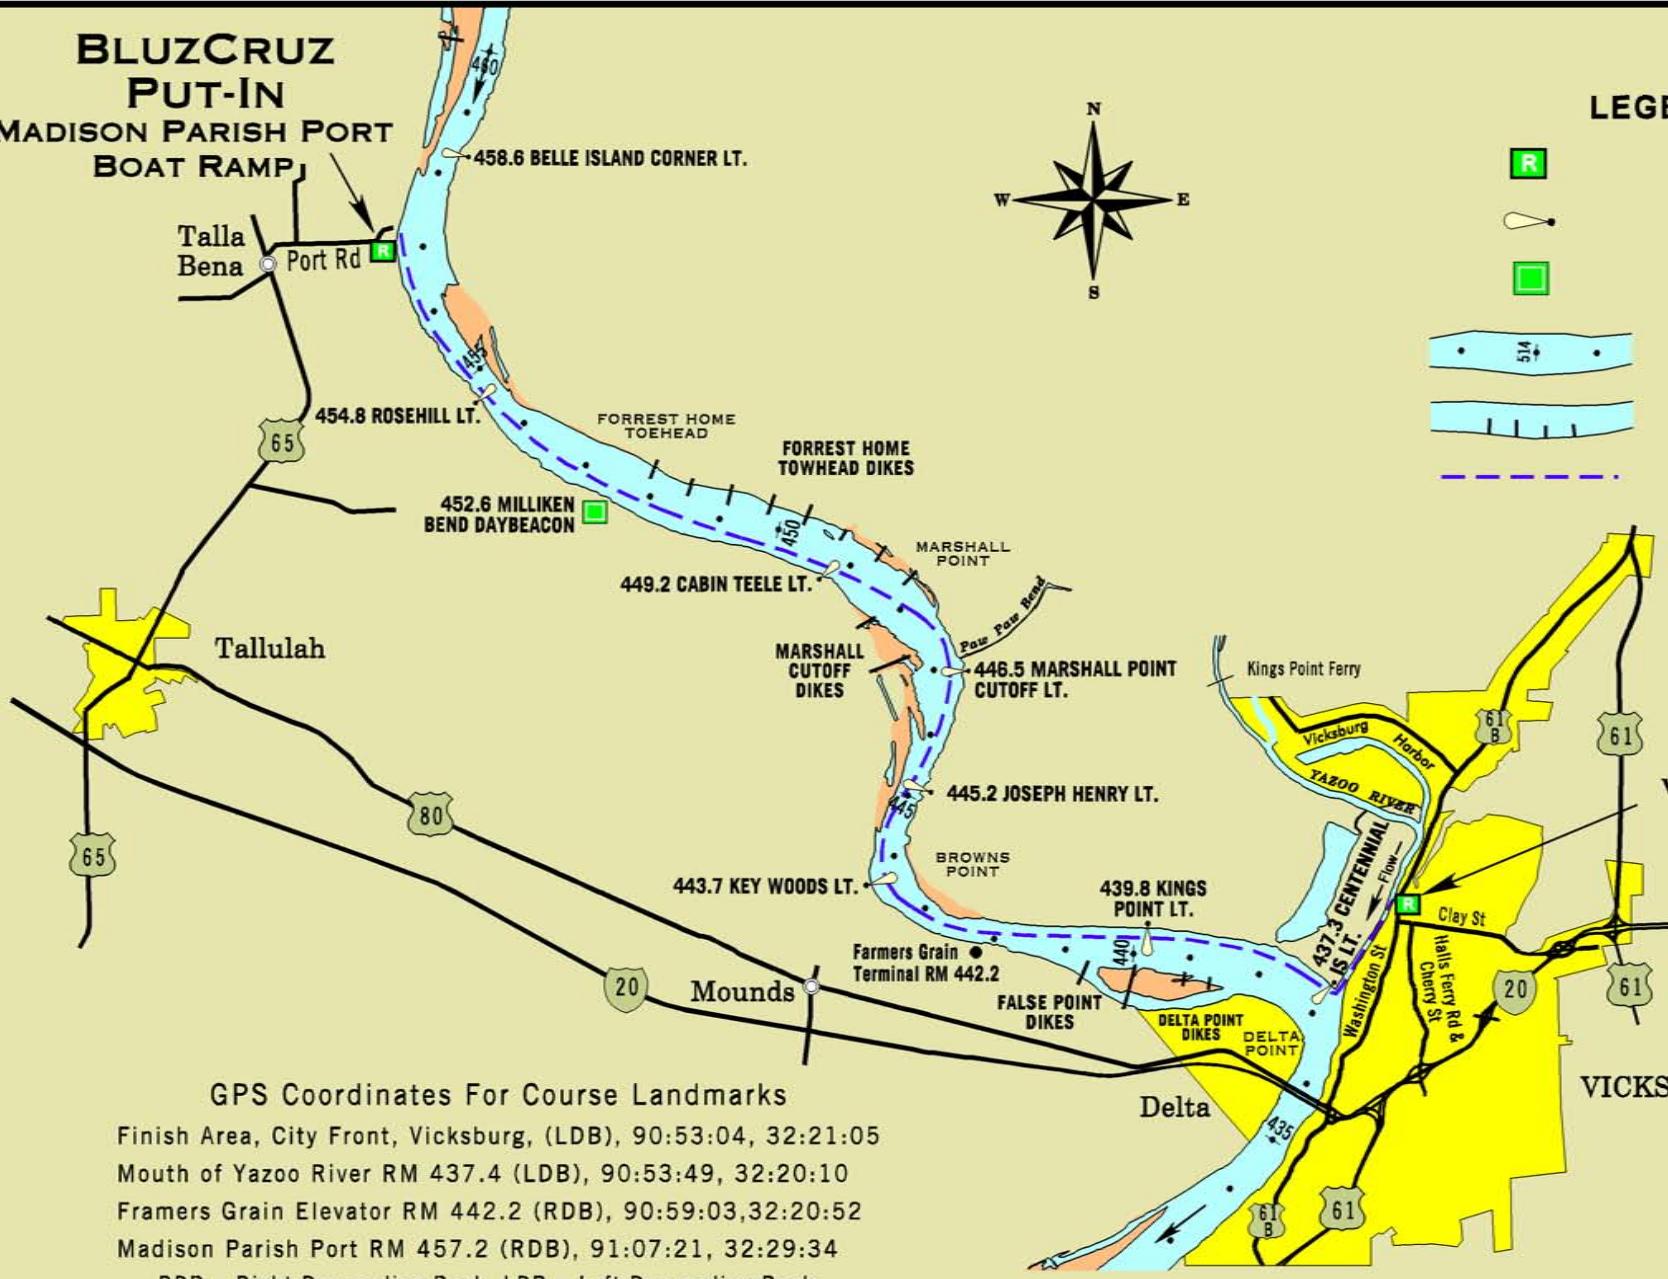

**BLUZRUCR
PUT-IN
MADISON PARISH PORT
BOAT RAMP**

- LEGEND**
- R Boat Ramp
 - Navigation Light
 - Daybeacon
 - River Mile
 - Dikes
 - Race Course

**BLUZRUCR
FINISH
VICKSBURG FRONT
AND THE OLD
RAILROAD DEPOT
AT THE WEST END
OF CLAY ST.**

GPS Coordinates For Course Landmarks
 Finish Area, City Front, Vicksburg, (LDB), 90:53:04, 32:21:05
 Mouth of Yazoo River RM 437.4 (LDB), 90:53:49, 32:20:10
 Framers Grain Elevator RM 442.2 (RDB), 90:59:03, 32:20:52
 Madison Parish Port RM 457.2 (RDB), 91:07:21, 32:29:34
 RDB = Right Descending Bank, LDB = Left Descending Bank

**BLUZRUCR MARATHON
COURSE MAP
22 MILES - MADISON PARISH PORT TO
VICKSBURG FRONT
BLUZRUCR.COM**